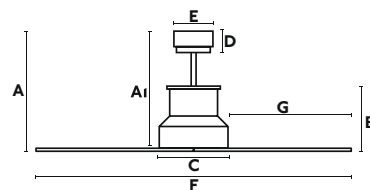

A	A1
390/15.35"	355/13.98"
B	C
210/8.27"	190/7.48"
D	E
55/2.2"	130/5.12"
F	G
Ø1270/50"	530/20.87"
Downrod L	Downrod Ø
153/6.02"	21/0.83"

*Order your Smart Fan with the reference of the fan finished in WP and add the reference 34150-08 of the gear. The price of the gear is with PRO35 discount.