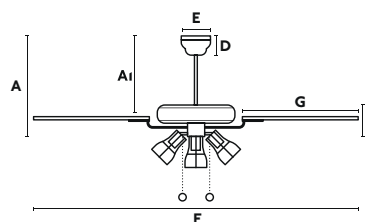

A	A1
520/20.47"	300/11.81"
B	C
130/5.12"	
D	E
60/2.4"	130/5.12"
F	G
ø1210/47.6"	465/18.31"
Downrod L	Downrod ø
153/6.02"	21/0.83"