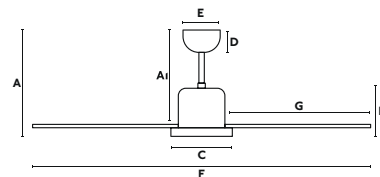

A	A1
460/18.11"	425/16.73"
B	C
220/8.66"	240/9.45"
D	E
50/2"	150/5.91"
F	G
ø2130/83.9"	950/37.4"
Downrod L	Downrod ø
230/9.06"	26/1.02"