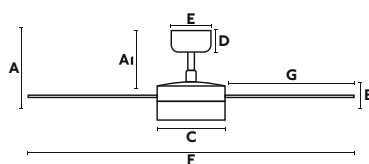

A	A1
276/10.87"	180/7.09"
B	C
80/3.15"	150/5.91"
D	E
60/2.4"	130/5.12"
F	G
ø1060/41.7"	500/19.69"
Downrod L	Downrod ø
100/3.94"	26/1.02"

*Order your Smart Fan with the reference of the fan finished in WP and add the reference 34151-02 of the gear. The price of the gear is with PRO35 discount.