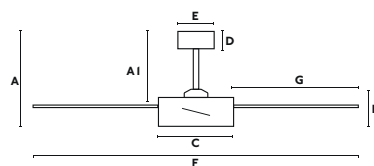

A	A1
291/11.46"	220/8.66"
B	C
136/5.35"	
D	E
60/2.4"	150/5.91"
F	G
Ø1320/52"	542/21.34"
Downrod L	Downrod Ø
152/5.98"	26/1.02"

Milos L

∅ 132
CM

> 17,6-28 M2
190-300 SQ.FT

DC
MOTOR

OPTION
SMART
100-240V
50-60Hz