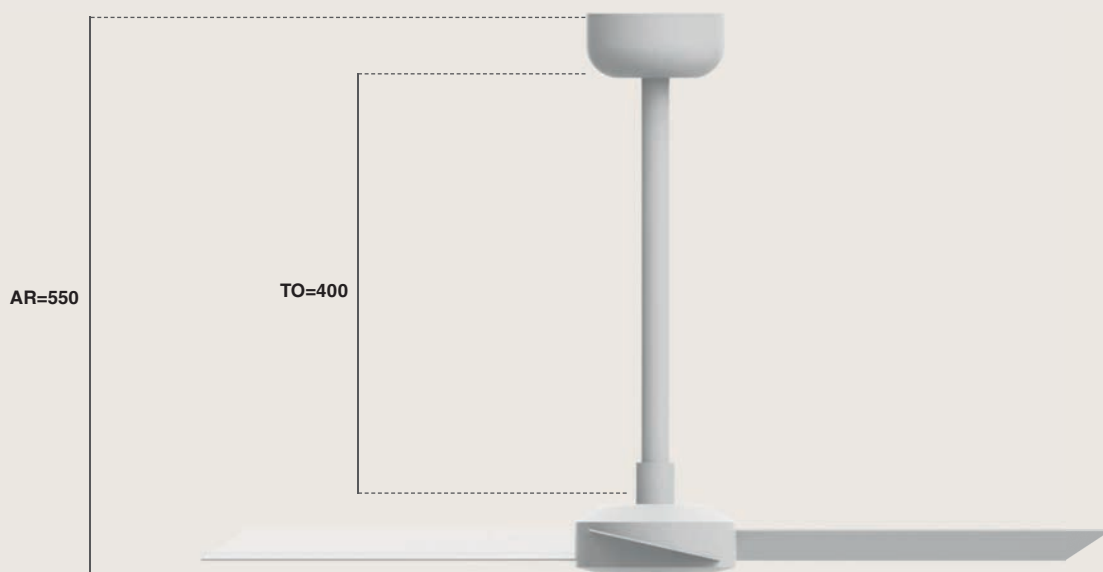

Example

250mm - 100mm + 400mm = 550mm