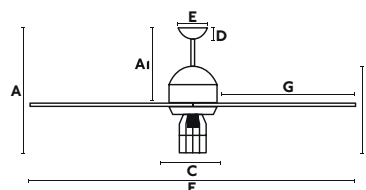

A	A1
475/18.7"	295/11.61"
B	C
295/11.61"	140/5.51"
D	E
50/2"	150/5.91"
F	G
ø915/36"	380/14.96"