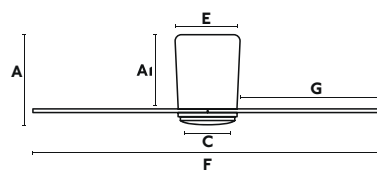

Nias L

Ø 132
CM

> 17,6-28 M2
190-300 SQ.FT

DC
MOTOR

SUMMER
WINTER

33472N-6 637,50€
Body Satin Nickel
Blades Dark Walnut

Material	Body Steel	Power	15W
	Blades Plywood	Lumen Output	800lm
W	2-7-9-14-21-32	Light Source	SMD LED 3000K
RPM	50-82-114-146-178-210	CRI	>=90
Airflow	195.39 m3 min	Driver incl.	Yes
V/Hz	220V-240V/50-60Hz	Material Diff	PC