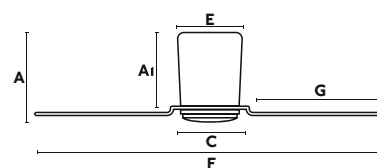

A	A1
215.25/8.47"	190/7.48"
B	C
190/7.48"	180/7.09"
D	E
	170/6.69"
F	G
∅1320/52"	570/22.44"
Downrod L	Downrod ∅