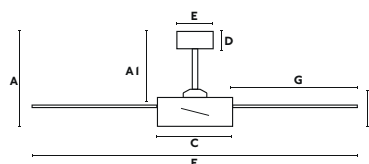

A	A1
274/10.79"	200/7.87"
B	C
80/3.15"	100/3.94"
D	E
60/2.4"	130/5.12"
F	G
ø900/35.4"	430/16.93"
Downrod L	Downrod ø
152/5.98"	26/1.02"

Barth L

Ø 132
CM

> 17.6-28 M2
190-300 SQ.FT

DC
MOTOR

DIM

SUMMER
WINTER