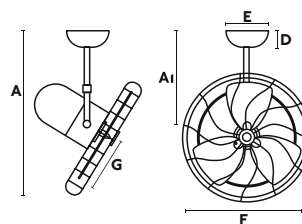

A	A1
505/19.88"	440/17.32"
B	C
D	E
55/2.2"	150/5.91"
F	G
ø430/16.9"	150/5.91"