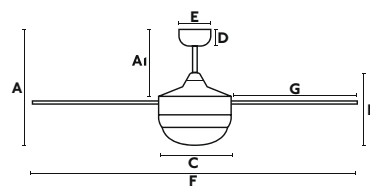

A	A1
415/16.34"	330/12.99"
B	C
280/11.02"	270/10.63"
D	E
50/2"	150/5.91"
F	G
Ø1320/52"	520/20.47"