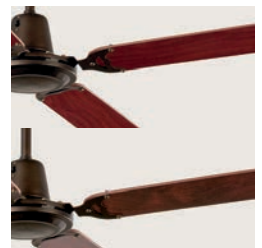

Malvinas L

Ø140
CM

> 17.6-28 M2
190-300 SQ.FT

SUMMER
WINTER

WALL
CONTROL

INCLINING
ROOF

33111 192,30€
Body Brown
Blades Mahogany + Reddish Mahogany

Reversible blades