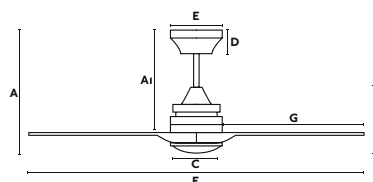

A	A1
302/11.89"	
B	C
	180/7.09"
D	E
60/2.4"	150/5.91"
F	G
ø1520/59.8"	685/26.97"
Downrod L	Downrod ø
153/6.02"	26/1.02"

*Order your Smart Fan with the reference of the fan finished in WP and add the reference 34151-11 of the gear. The price of the gear is with PRO35 discount.