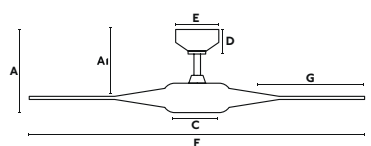

A	A1
260/10.24"	200/7.87"
B	C
90/3.54"	200/7.87"
D	E
55/2.2"	140/5.51"
F	G
ø1370/53.9"	585/23.03"
Downrod L	Downrod ø
114/4.49"	21/0.83"

*Order your Smart Fan with the reference of the fan finished in WP and add the reference 34150-11 of the gear. The price of the gear is with PRO35 discount.