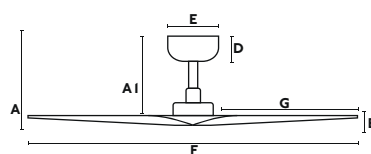

A	A1
243/9.57"	200/7.87"
B	C
80/3.15"	100/3.94"
D	E
60/2.4"	130/5.12"
F	G
ø900/35.4"	430/16.93"
Downrod L	Downrod ø
101/3.98"	26/1.02"

*Order your Smart Fan with the reference of the fan finished in WP and add the reference 34151-07 of the gear. The price of the gear is with PRO35 discount.