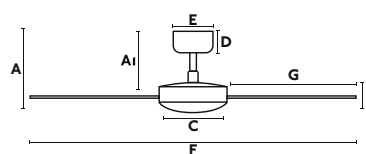

Body Matt Black
Blades Aluminium

Programmable 1-4-8h
Memory function pag 38

Smart option

Material	Body Steel Blades Aluminium
W	3.7-5.9-9.2-14.7-21.8-29.9
RPM	95-148-188-221-260-292
Airflow	136.5 m3 min
V/Hz	220V-240V/50-60Hz
Accessories ☉	33974 DC Wall Control
Incl. downrod	100 mm
Opt. downrod	Page 282