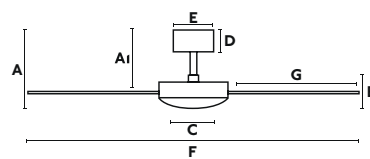

A	A1
310/12.2"	246/9.69"
B	C
80/3.15"	248/9.76"
D	E
60/2.4"	150/5.91"
F	G
ø1320/52"	540/21.26"
Downrod L	Downrod ø
152/5.98"	26/1.02"

*Order your Smart Fan with the reference of the fan finished in WP and add the reference 34150-31 of the gear. The price of the gear is with PRO35 discount.