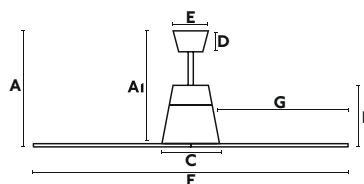

IP44 outdoor

Smart option

Material Body Steel
Blades ABS

W 3-5-8-12-21-31

RPM 50-71-93-115-138-162

Airflow 183.09 m3 min

V/Hz 220V-240V/50-60Hz

Opt. downrod Page 282