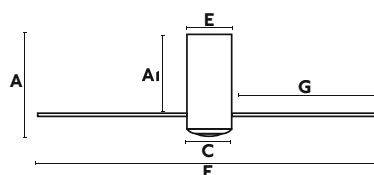

A	A1
290/11.42"	250/9.84"
B	C
250/9.84"	160/6.3"
D	E
	130/5.12"
F	G
ø1280/50.4"	430/16.93"
Downrod L	Downrod ø
200/7.87"	26/1.02"

*Order your Smart Fan with the reference of the fan finished in WP and add the reference 34150 of the gear. The price of the gear is with PRO35 discount.