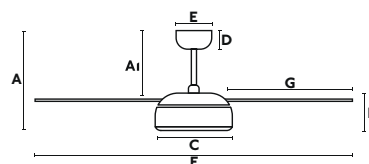

A	A1
330/12.99"	250/9.84"
B	C
123/4.84"	284/11.18"
D	E
55/2.2"	139/5.47"
F	G
Ø1524/60"	645/25.39"
Downrod L	Downrod Ø
152/5.98"	21/0.83"

*Order your Smart Fan with the reference of the fan finished in WP and add the reference 34150-20 of the gear. The price of the gear is with PRO35 discount.