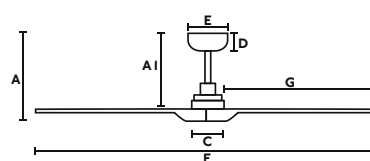

A	A1
243/9.57"	223/8.78"
B	C
82/3.23"	100/3.94"
D	E
59/2.3"	132/5.2"
F	G
Ø1320/52"	592/23.31"
Downrod L	Downrod Ø
101/3.98"	26/1.02"

*Order your Smart Fan with the reference of the fan finished in WP and request the reference of the gear. The price of the gear is with PRO35 discount.