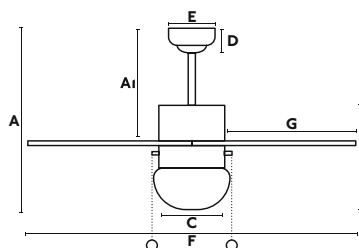

33179 83,00€
Body Matt White
Blades Multicolor

33186 79,50€
Body Grey
Blades Grey

33183 79,50€
Body Satin Nickel
Blades Maple

Material	Body Steel	Light Source	1 E14 max. 8W
	Blades MDF	Bulb incl.	No
W	24-28-37	Recom. Bulb	17461
RPM	127-192-241	Material Diff	Glass
Airflow	92.37 m3 min		
V/Hz	220V-240V/50Hz		
Accessories ☉	33928 Wall Control 3 speeds		
	33929 Remote Control/dimer-on-off		
	33937 Remote Control/Programmer		
Opt. downrod	Page 282		