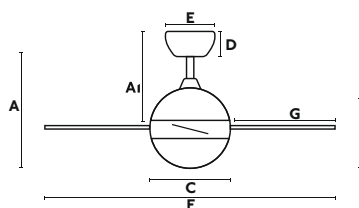

34300 354,90€
 34300WP 334,90€ ***Smart Fan**
 Body Matt White
 Blades Matt White

Color temperature adjustable

Programmable 1-4-8h
Memory function pag 38

Smart option

Material	Body Steel	Power	24W
	Blades ABS	Lumen Output	1600lm
W	5.5-8.8-14-20.6-27.5-34.8	Light Source	SMD LED 6500K
RPM	139-172-206-245-268-300	Dimmable K	3000 - 4500 - 6500K
Airflow	130 m3 min	CRI	>80
V/Hz	220V-240V/50Hz	Driver incl.	Yes
Accessories ☉	33974 DC Wall Control	Material Diff	PMMA
Incl. downrod	127-250 mm		