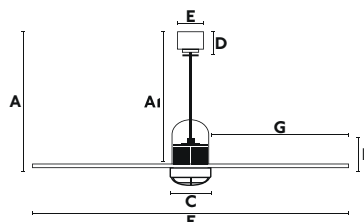

33398D-10 772,50€
33398DWP-10 752,50€ ***Smart Fan**
Body Old Gold
Blades Walnut

33399D-10 772,50€
33399DWP-10 752,50€ ***Smart Fan**
Body Copper
Blades Walnut

Smart option

Aesthetic glass

Material	Body Steel+Glass Blades PC	Power	16W
W	4-6-9-13-22-32	Lumen Output	709lm
RPM	51-77-103-129-155-185	Light Source	SMD LED 3000K
Airflow	145.66 m3 min	CRI	>80
V/Hz	220V-240V/50-60Hz	Driver incl.	Yes
Incl. downrod	100-200-460 mm	Material Diff	Glass
Opt. downrod	Page 282		