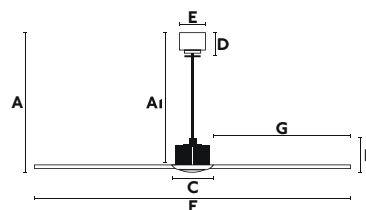

33427 565,90€
33427WP 545,90€ *Smart Fan
Body Copper
Blades Matt Black

Smart option

2 downrods included
100 / 200mm

Material	Body Steel Blades PC
W	2.8-3.2-4-5-6.7-9
RPM	51-86-122-158-195-235
Airflow	121.69 m3 min
V/Hz	220V-240V/50-60Hz
Incl. downrod	100-200 mm
Opt. downrod	Page 282