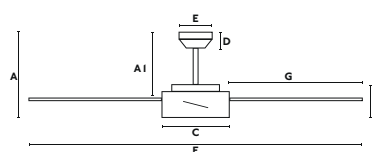

SUMMER
WINTER

INCLINING
ROOF

33725 429,80€
Body Matt Black
Blades Dark Walnut

33726 429,80€
Body Matt White
Blades Matt White

Programmable 1-4-8h

Material	Body Steel	Power	22W
	Blades Plywood	Lumen Output	1200lm
W	5-7-10-13-18-25	Light Source	SMD LED 3000K
RPM	99-116-134-154-172-193	CRI	>80
Airflow	175.99 m3 min	Driver incl.	Yes
V/Hz	220V-240V/50Hz	Material Diff	ABS
Accessories ☉	33974 DC Wall Control		
Incl. downrod	153-255 mm		