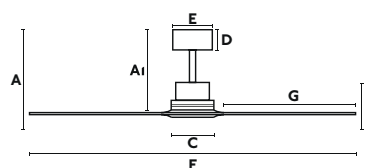

A	A1
330/12.99"	320/12.6"
B	C
165/6.5"	160/6.3"
D	E
70/2.8"	160/6.3"
F	G
∅1320/52"	660/25.98"
Downrod L	Downrod ∅
153/6.02"	21/0.83"

*Order your Smart Fan with the reference of the fan finished in WP and add the reference 34150-35 of the gear. The price of the gear is with PRO35 discount.