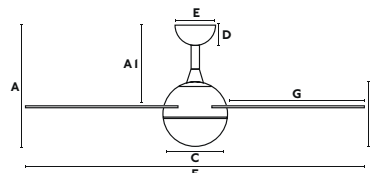

33514WP 316,50€ **Smart Fan**

Body Shiny White

Blades White + Maple

Reversible blades

Glass diffuser

Smart option

Programmable from 1-4-8h

Material	Body Steel	Power	15W
	Blades Plywood	Lumen Output	850lm
W	5-10-16-25-37	Light Source	SMD LED 2700K
RPM	100-142-165-192-226	CRI	>80
Airflow	190.12 m3 min	Driver incl.	Yes
V/Hz	220V-240V/50-60Hz	Material Diff	Glass