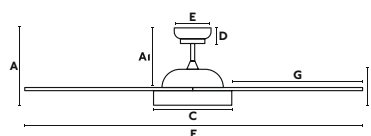

A	A1
350/13.78"	275/10.83"
B	C
180/7.09"	170/6.69"
D	E
50/2"	130/5.12"
F	G
Ø1320/52"	555/21.85"
Downrod L	Downrod Ø
153/6.02"	21/0.83"

*Order your Smart Fan with the reference of the fan finished in WP and add the reference 34150-07 of the gear. The price of the gear is with PRO35 discount.