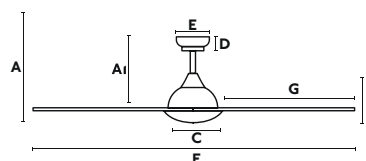

A	A1
320/12.6"	260/10.24"
B	C
200/7.87"	220/8.66"
D	E
70/2.8"	170/6.69"
F	G
ø1320/52"	590/23.23"
Downrod L	Downrod ø
127-245/5"	21/0.83"

*Order your Smart Fan with the reference of the fan finished in WP and add the reference 34150-22 of the gear. The price of the gear is with PRO35 discount.