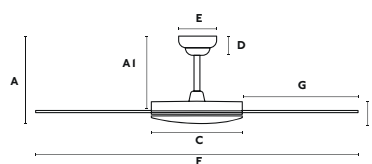

33803 426,10€
 33803WP 406,10€ **Smart Fan**
 Body Matt White
 Blades Matt White

Color temperature adjustable

Programmable 1-3-6h

Smart option

Material	Body Steel	Power	24W
	Blades ABS	Lumen Output	2475lm
W	6-8-13-18-25-38	Light Source	SMD LED
RPM	80-100-120-140-160-180	Dimmable K	3000 - 4000 - 6000K
Airflow	188 m3 min	CRI	>80
V/Hz	220V-240V/50-60Hz	Driver incl.	Yes
		Material Diff	PC