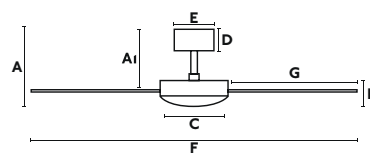

A	A1
310/12.2"	246/9.69"
B	C
80/3.15"	248/9.76"
D	E
60/2.4"	150/5.91"
F	G
ø1060/41.7"	410/16.14"
Downrod L	Downrod ø
152/5.98"	26/1.02"

*Order your Smart Fan with the reference of the fan finished in WP and add the reference 34150-37 of the gear. The price of the gear is with PRO35 discount.