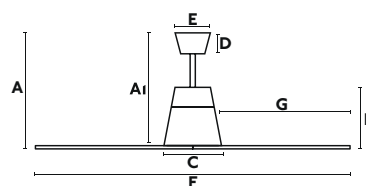

A	A1
390/15.35"	355/13.98"
B	C
210/8.27"	200/7.87"
D	E
55/2.2"	130/5.12"
F	G
Ø1270/50"	530/20.87"
Downrod L	Downrod Ø
153/6.02"	21/0.83"

*Order your Smart Fan with the reference of the fan finished in WP and add the reference 34150-18 of the gear. The price of the gear is with PRO35 discount.