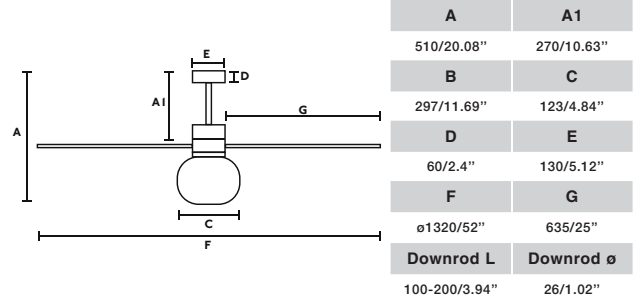

*Order your Smart Fan with the reference of the fan finished in WP and add the reference 34151-31 of the gear. The price of the gear is with PRO35 discount.