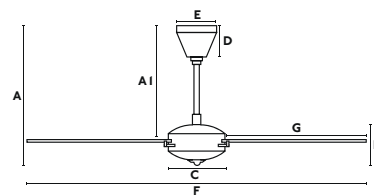

A	A1
520/20.47"	410/16.14"
B	C
200/7.87"	230/9.06"
D	E
145/5.7"	160/6.3"
F	G
Ø1800/70.9"	780/30.71"
Downrod L	Downrod Ø
203-305-510/7.99"	21/0.83"

Just Fan XL

Conillas

ø 178
CM

> 28 M2
> 300 SQ.FT

DC
MOTOR