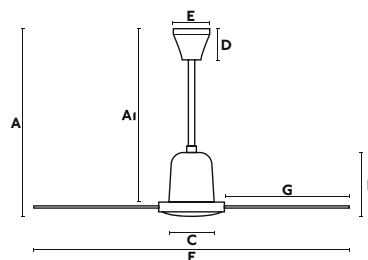

A	A1
320/12.6"	270/10.63"
B	C
160/6.3"	190/7.48"
D	E
60/2.4"	130/5.12"
F	G
ø1200/47.2"	485/19.09"
Downrod L	Downrod ø
152/5.98"	21/0.83"