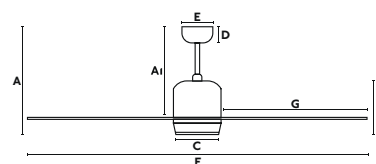

A	A1
500/19.69"	440/17.32"
B	C
290/11.42"	220/8.66"
D	E
60/2.4"	140/5.51"
F	G
Ø1685/66.3"	750/29.53"
Downrod L	Downrod Ø
230/9.06"	26/1.02"