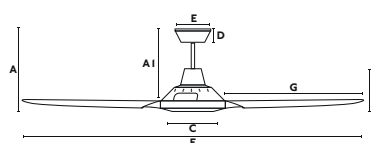

A	A1
320/12.6"	275/10.83"
B	C
160/6.3"	260/10.24"
D	E
60/2.4"	150/5.91"
F	G
ø1350/53.1"	540/21.26"
Downrod L	Downrod ø
150/5.91"	21/0.83"