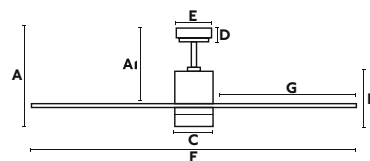

A	A1
390/15.35"	325/12.8"
B	C
140/5.51"	150/5.91"
D	E
60/2.4"	130/5.12"
F	G
ø1320/52"	570/22.44"
Downrod L	Downrod ø
152/5.98"	21/0.83"

Pemba L

Ø 132
CM

> 17,6-28 M²
190-300 SQ.FT

DC
MOTOR

SUMMER
WINTER

33471N 556,00€
Body Shiny White
Blades Shiny White