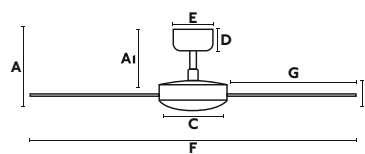

A	A1
232/9.13"	180/7.09"
B	C
80/3.15"	150/5.91"
D	E
60/2.4"	130/5.12"
F	G
ø1060/41.7"	500/19.69"
Downrod L	Downrod ø
100/3.94"	26/1.02"

*Order your Smart Fan with the reference of the fan finished in WP and add the reference 34151-04 of the gear. The price of the gear is with PRO35 discount.