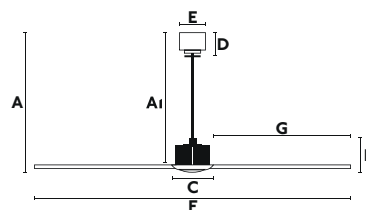

A	A1
640/25.2"	630/24.8"
B	C
180/7.09"	160/6.3"
D	E
60/2.4"	130/5.12"
F	G
Ø1280/50.4"	555/21.85"
Downrod L	Downrod Ø
100-200-460/3.94"	26/1.02"

*Order your Smart Fan with the reference of the fan finished in WP and add the reference 34150 of the gear. The price of the gear is with PRO35 discount.