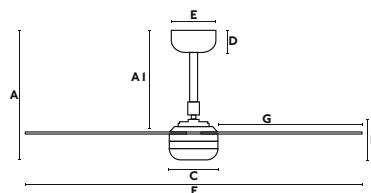

A	A1
235/9.25"	173/6.81"
B	C
77/3.03"	120/4.72"
D	E
60/2.4"	130/5.12"
F	G
ø900/35.4"	441/17.36"
Downrod L	Downrod ø
101/3.98"	26/1.02"

*Order your Smart Fan with the reference of the fan finished in WP and add the reference 34151-06 of the gear. The price of the gear is with PRO35 discount.