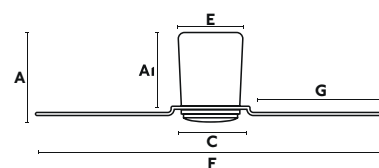

Suitable for low ceilings

Direct to the ceiling

Material Body Steel+ABS
Blades ABS

W 3-5-9-14-21-32

RPM 50-76-102-127-157-180

Airflow 191.14 m³ min

V/Hz 220V-240V/50-60Hz

A	A1
215/8.46"	
B	C
250/9.84"	180/7.09"
D	E
	170/6.69"
F	G
Ø1320/52"	570/22.44"
Downrod L	Downrod Ø