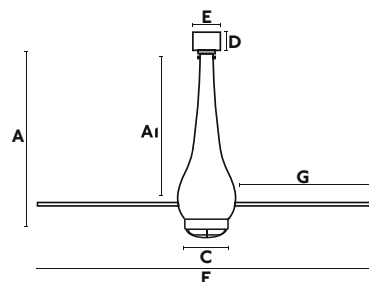

A	A1
674/26.54"	760/29.92"
B	C
630/24.8"	160/6.3"
D	E
60/2.4"	130/5.12"
F	G
ø1280/50.4"	555/21.85"
Downrod L	Downrod ø
460/18.11"	26/1.02"

*Order your Smart Fan with the reference of the fan finished in WP and add the reference 34150 of the gear. The price of the gear is with PRO35 discount.