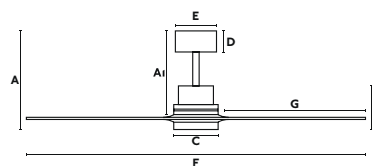

A	A1
410/16.14"	335/13.19"
B	C
250/9.84"	
D	E
70/2.8"	150/5.91"
F	G
ø1680/66.1"	840/33.07"
Downrod L	Downrod ø
153/6.02"	21/0.83"

*Order your Smart Fan with the reference of the fan finished in WP and add the reference 34150-36 of the gear. The price of the gear is with PRO35 discount.