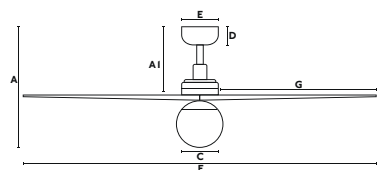

A	A1
330/12.99"	212/8.35"
B	C
231/9.09"	100/3.94"
D	E
60/2.4"	130/5.12"
F	G
Ø1250/49.2"	620/24.41"
Downrod L	Downrod Ø
100/3.94"	26/1.02"

*Order your Smart Fan with the reference of the fan finished in WP and add the reference 34150-41 of the gear. The price of the gear is with PRO35 discount.