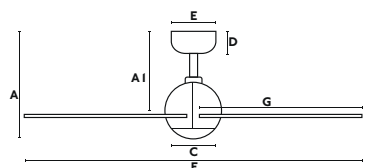

A	A1
248/9.76"	171/6.73"
B	C
132/5.2"	132/5.2"
D	E
60/2.4"	130/5.12"
F	G
Ø900/35.4"	439/17.28"
Downrod L	Downrod Ø
100/3.94"	26/1.02"

*Order your Smart Fan with the reference of the fan finished in WP and add the reference 34150-27 of the gear. The price of the gear is with PRO35 discount.