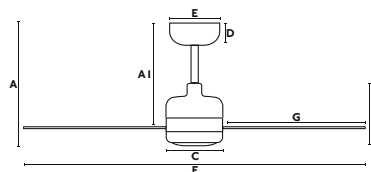

A	A1
330/12.99"	290/11.42"
B	C
160/6.3"	110/4.33"
D	E
55/2.2"	130/5.12"
F	G
Ø1320/52"	600/23.62"
Downrod L	Downrod Ø
152/5.98"	21/0.83"

*Order your Smart Fan with the reference of the fan finished in WP and add the reference 34150-13 of the gear. The price of the gear is with PRO35 discount.