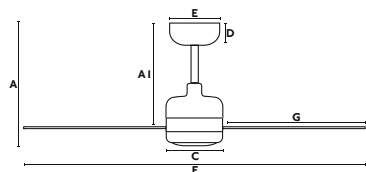

A	A1
330/12.99"	290/11.42"
B	C
110/4.33"	110/4.33"
D	E
55/2.2"	130/5.12"
F	G
Ø1320/52"	600/23.62"
Downrod L	Downrod Ø
152/5.98"	21/0.83"

*Order your Smart Fan with the reference of the fan finished in WP and add the reference 34150-13 of the gear. The price of the gear is with PRO35 discount.