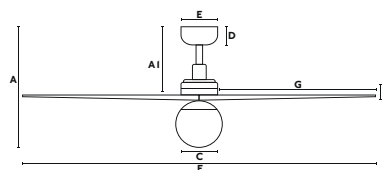

A	A1
330/12.99"	212/8.35"
B	C
231/9.09"	100/3.94"
D	E
60/2.4"	130/5.12"
F	G
Ø1500/59.1"	745/29.33"
Downrod L	Downrod Ø
100/3.94"	26/1.02"

*Order your Smart Fan with the reference of the fan finished in WP and add the reference 34150-41 of the gear. The price of the gear is with PRO35 discount.