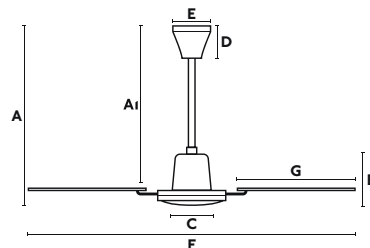

Material Body Steel
Blades MDF

W 24-37-48-57-80

RPM 111-145-170-187-229

Airflow 176.22 m3 min

V/Hz 220V-240V/50Hz

Opt. downrod Page 282

A	A1
600/23.62"	500/19.69"
B	C
160/6.3"	200/7.87"
D	E
60/2.4"	130/5.12"
F	G
Ø1400/55.1"	590/23.23"
Downrod L	Downrod Ø
510/20.08"	21/0.83"