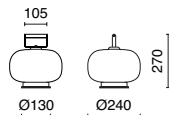

LED SMD AC 10W 830lm 2700K

- 1028G-L38RCB-02-FG 215€
- 1028G-L38RCB-02-05 215€
- 1028G-L38RCB-02-06 215€

LED SMD AC 10W 830lm 2700K

- 1028K-L38RCB-02-FG 245€
- 1028K-L38RCB-02-05 245€
- 1028K-L38RCB-02-06 245€