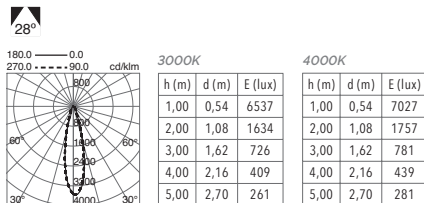

□ -01 Blanco / White / Blanche   ■ -02 Negro / Black / Noir   ■ -03 Gris / Grey / Gris