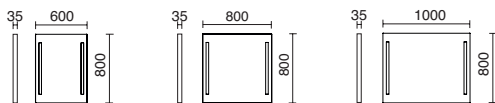

AFRODITA

L600

LED SMD 2x10W 600lm 4000K

975A-L0220B-32 320€

L800

LED SMD 2x10W 600lm 4000K

975B-L0220B-32 340€

L1000

LED SMD 2x10W 600lm 4000K

975C-L0220B-32 372€

-32 Cromo / Chrome / Chrom