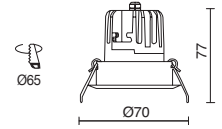

PEGASO

LED COB 4.5W 470lm 3000K

816A-L3106B-01 52€