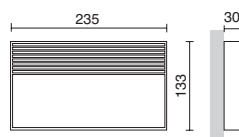

3000K

LED SMD AC 5W 540lm

4000K

LED SMD AC 5W 580lm

■ 923B-L3105B-04 227€

■ 923B-L3305B-04 227€