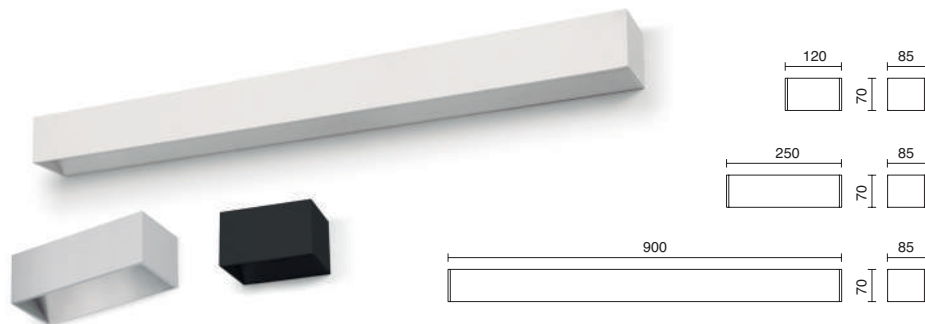

RETT

L120
LED SMD 5W 450lm 3000K

- ☐ 504C-L0105B-01 82€
- ☒ 504C-L0105B-02 82€
- ☐ 504C-L0105B-40 85€

L250
LED SMD 8W 790lm 3000K

- ☐ 504A-L0108B-01 95€
- ☒ 504A-L0108B-02 95€
- ☐ 504A-L0108B-40 105€

L900
LED SMD 24W 2270lm 3000K

- ☐ 504B-L0124B-01 205€
- ☒ 504B-L0124B-02 205€
- ☐ 504B-L0124B-40 215€