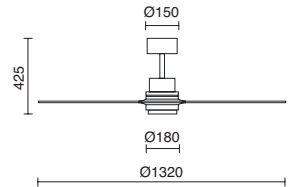

25W-100rpm / 45W-140rpm / 65W-180rpm
LED SMD 15W 1449lm-3000K / 1520lm-4000K / 1600lm-6000K

- 957B-WL3118B-01-57 404€
- 957B-WL3118B-02-58 404€