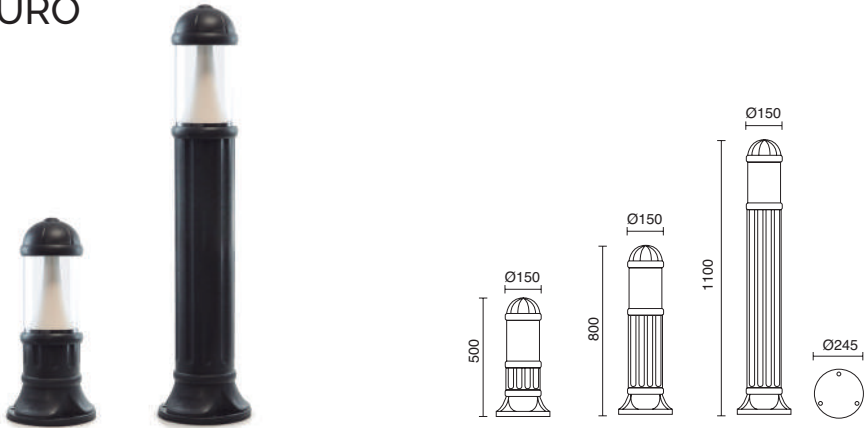

SAURO

h500
GX53 LED T2 10W

h800
GX53 LED T2 10W

h1100
GX53 LED T2 10W

■ 272A-G31X1A-02 128€

■ 272B-G31X1A-02 145€

■ 272C-G31X1A-02 159€

3000K	1285lm
4000K	1350lm
6500K	1410lm