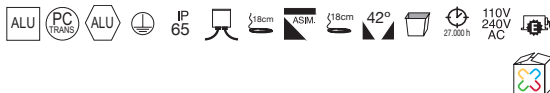

AMBERES

LED SMD 9W 760lm 3000K

643A-L0109A-04 134€

DAS

LED SMD 5W 710lm 3000K

544A-L0105A-30 143€

-04 Antracita / Anthracite / Antracite   -30 Inox / Stainless steel / Inox