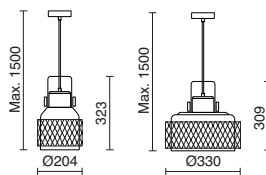

SERIES

TOSCA

BY NACHO TIMÓN