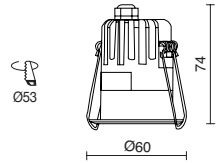

JANO

LED COB 6.5W 675lm 3000K

818B-L3108B-01 47€