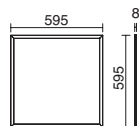

SPLAT

3000K

LED SMD 42W 3700lm

□ 804A-L3142B-01 103€

■ 804A-L31RDB-01 160€

□ 804A-L3142A9M-01 *Consult*

4000K

LED SMD 42W 3900lm

□ 804A-L3342B-01 103€

□ 804A-L33RDB-01 160€

□ 804A-L3342A9M-01 *Consult*

NO
DIM. *

DALI

50/60Hz

IP 40

* FP >0,90

CRI >80

40.000h

L80 B20

3-SDCM

UGR <19