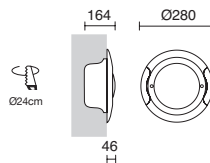

BELT

>5700K
LED SMD 16W - 24VA 1485 lm

RGB
LED SMD 27W - 37VA

□ 030A-L0316D-01 378€

□ 030A-L0427D-01 513€