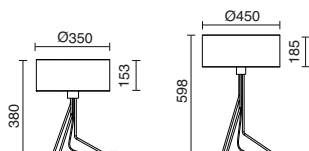

DIAGONAL

BY NACHO TIMÓN