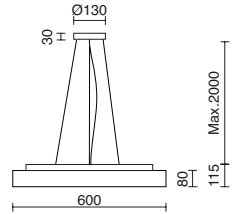

BILOG

3000K
LED SMD 44W 3980lm

4000K
LED SMD 44W 4563lm

☐	801C-L3148B-01	537€	☐	801C-L3348B-01	537€	NO * DIM.
☒	801C-L3148B-02	562€	☒	801C-L3348B-02	562€	
☐	801C-L31RDB-01	594€	☐	801C-L33RDB-01	594€	DALI
☒	801C-L31RDB-02	619€	☒	801C-L33RDB-02	619€	

☐ ALU + ☐ ACER ☐ PMMA PRISM ☐ 120° ☐ 220V 240V ☐ DALI
50/60Hz IP 20 * FP >0,90 CRI >80 40.000h L80 B20 3-SDCM UGR <19

3000K
LED SMD 96W 7944lm

4000K
LED SMD 96W 9108lm

☐	801D-L31A3B-01	971€	☐	801D-L33A3B-01	971€	NO * DIM.
☒	801D-L31A3B-02	996€	☒	801D-L33A3B-02	996€	
☐	801D-L31RDB-01	1085€	☐	801D-L33RDB-01	1085€	DALI
☒	801D-L31RDB-02	1110€	☒	801D-L33RDB-02	1110€	

☐ ALU + ☐ ACER ☐ PMMA PRISM ☐ 120° ☐ 220V 240V ☐ DALI 50/60Hz
IP 20 * FP >0,90 CRI >80 40.000h L80 B20 3-SDCM UGR <19

☐ -01 Blanco / White / Blanche ☒ -02 Negro / Black / Noir