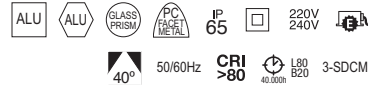

JANO

LED COB 6.5W 675lm 3000K

818B-L3108B-01 47€

PEGASO

LED COB 4.5W 470lm 3000K

816A-L3106B-01 52€

□ -01 Blanco / White / Blanche