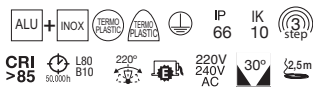

39W
LED COB 4900lm 3000K

51W
LED COB 6400lm 3000K