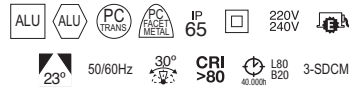

□ -01 Blanco / White / Blanche