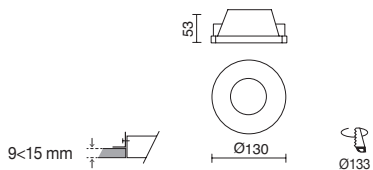

# LEN

GU10 Led Retrofit/QPAR-16 230V 50W

TRIMLESS □ 798A-G21X1B-01 18€

GU10 Led Retrofit/QPAR-16 230V 50W

TRIMLESS □ 798B-G21X1B-01 18€

GU10 Led Retrofit/QPAR-16 230V 50W

TRIMLESS □ 798C-G21X1B-01 18€

Lightbulb icon Lamps p. 722