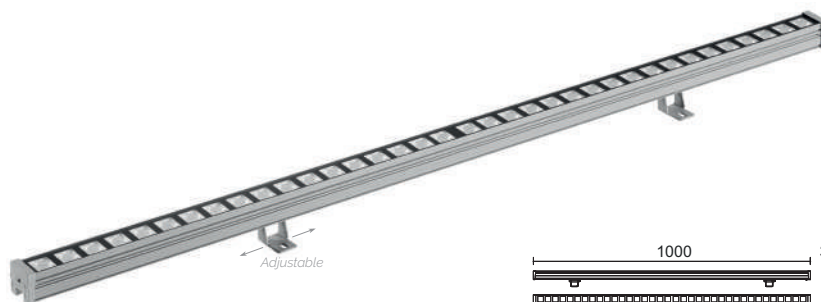

3000K
LED SMD 36W 4860lm

4000K
LED SMD 36W 5220lm

40° 1025B-L3136F40-03 177€

1025B-L3336F40-03 177€

15°/45° 1025B-L3136FKO-03 177€

1025B-L3336FKO-03 177€

Led Driver 24V DC remotos a consultar (p. 725)
Remote Led Driver 24V DC under request (p. 725)
Driver Led 24V DC a consultar (p. 725)

-03 Gris / Grey / Gris