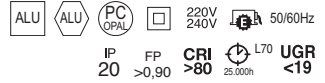

## HIMMEL

3000K  
LED SMD 40W 3400lm

4000K  
LED SMD 40W 3600lm

□ 583C-L3140B-01 76€

□ 583C-L3340B-01 76€

Para falso techo modular.  
For modular ceiling.  
Pour faux plafond.

Kit de superficie  
Surface mounted kit  
Kit de surface