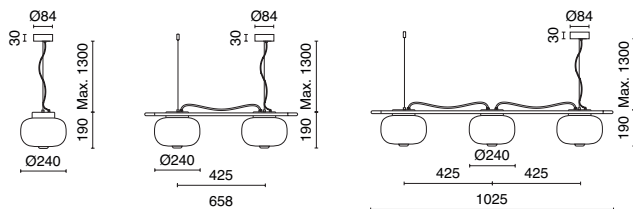

KRISTA N

BY NACHO TIMÓN

  LED SMD AC 10W 830lm 2700K	 2x LED SMD AC 10W 1660lm 2700K	 3x LED SMD AC 10W 2490lm 2700K
1028H-L38RCB-02-FG 215€	1028I-L38RCB-02-FG 411€	1028J-L38RCB-02-FG 603€

■ -02 Negro / Black / Noir   ■ -FG Fourné