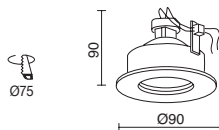

PALMA

GU10

LED Retrofit / QPAR-16 230V 50W max.

- ☐ 750A-G42X1B-01 25€
- ☒ 750A-G42X1B-02 25€
- ☒ 750A-G42X1B-30 42€
- ☒ 750A-G42X1B-32 31€
- ☒ 750A-G42X1B-45 31€
- ☒ 750A-G42X1B-48 31€

GU5.3

LED Retrofit / QR-CBC 51 12V 50W max.

- ☐ 750A-G23X1D-01 23€
- ☒ 750A-G23X1D-02 23€
- ☒ 750A-G23X1D-30 40€
- ☒ 750A-G23X1D-32 29€
- ☒ 750A-G23X1D-45 29€
- ☒ 750A-G23X1D-48 29€

Lamps p. 720, 722

☐ -01 Blanco / White / Blanche
☒ -02 Negro / Black / Noir
☒ -30 Inox / Stainless steel
☒ -32 Cromado / chrome / cromat
☒ -45 Cromado mate / Matt chrome / Cromat mat
☒ -48 Niquel mate / Matt nickel / Niquel mat