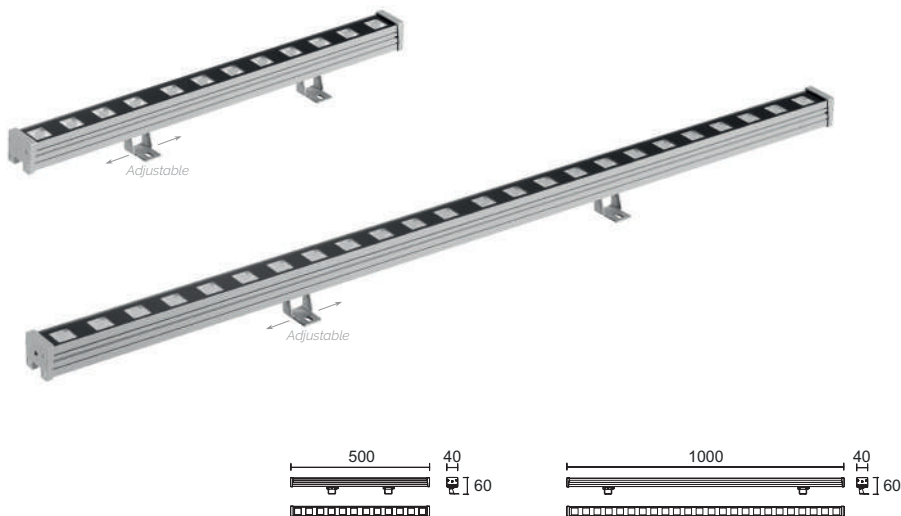

RIGA **N**

RGBW

White 4000K

L500

LED SMD RGBW (4000K) 18W max. 1200lm

L1000

LED SMD RGBW (4000K) 36W max. 2400lm

1025C-L1418F4X-03 222€

1025D-L1436F4X-03 342€

1025C-L1418FKX-03 222€

1025D-L1436FKX-03 342€

24V DC ALIMENTADORES / POWER SUPPLIES / ALIMENTATEURS

Kit Controlador y mando a distancia para RGB/RGBW
Controller and remote control kit for RGB/RGBW
Kit contrôleur et télécommande pour RGB/RGBW

CONT.R9+XC 81€

Led Driver 24V DC remotos a consultar (p. 725)
Remote Led Driver 24V DC under request (p. 725)
Driver Led 24V DC à consulter (p. 725)

Sistema control DMX integrado.
Integrated DMX control system.
Système de contrôle DMX intégré.

Controller

Control: RF 2.4Ghz
Exit sign: DMX512
Input Voltage: 5-24Vdc
10 statics colors
32 dynamics modes

Remote Control

Control: 1 zone (30m)
power supply: 1xCR2032 non incluse (3Vdc)
Exit sign: RF 2.4Ghz

-03 Gris / Grey / Gris