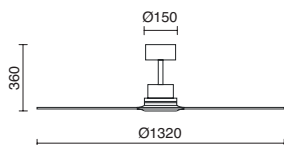

BREEZE

25W-100rpm / 45W-140rpm / 65W-180rpm

957A-VX65B-01-57 305€