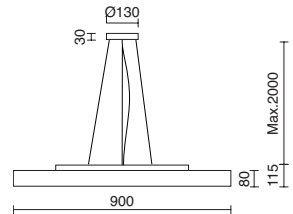

3000K
LED SMD 44W 3980lm

4000K
LED SMD 44W 4563lm

☐	801C-L3148B-01	537€	☐	801C-L3348B-01	537€	NO * DIM.
☒	801C-L3148B-02	562€	☒	801C-L3348B-02	562€	
☐	801C-L31RDB-01	594€	☐	801C-L33RDB-01	594€	DALI
☒	801C-L31RDB-02	619€	☒	801C-L33RDB-02	619€	

☐ ALU + ☐ ACER ☐ PMMA PRISM ☐ 120° ☐ 220V 240V ☐ DALI
50/60Hz IP 20 * FP >0,90 CRI >80 40.000h L80 B20 3-SDCM UGR <19