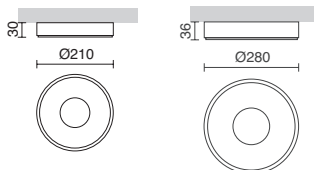

VIENA

Ø210

LED COB 12W 1800lm 3000K

Ø280

LED COB 30W 3800lm 3000K

□ 403A-L0112B-01 252€

□ 403B-L0130B-01 428€