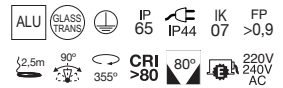

3000K

LED SMD AC 17,6W 2125lm

■ 294C-L3118B-04 369€
■ 294D-L3118B-04 369€

4000K

LED SMD AC 17,6W 2270lm

■ 294C-L3318B-04 369€
■ 294D-L3318B-04 369€