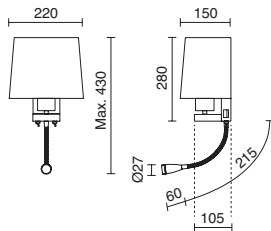

FIRENZE

E27 Led / Fluo / Hal max. 60W + LED SMD 3W 240lm 3000K

507E-Y05X1B-35 100€