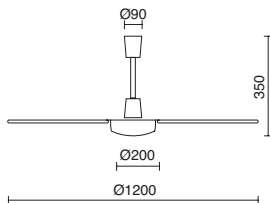

FUJIL

22.6W-195rpm / 32.2W-256rpm / 39.2W-290rpm / 43.7W-307rpm / 60W-330rpm

□ 638A-VX60B-01 98€