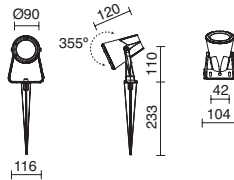

GERONIMO

GU10 LED 4,5W max.

463A-G21X1A-02 52€