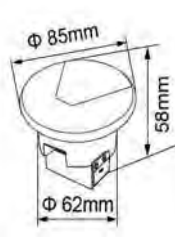

Dimensiones:

base independiente

fondo + tapa (redondo)

fondo + tapa (cuadrado)

CAJA EMPOTRAR ESPECIAL
REF. 1509627

- REF. 2809081
- REF. 2809081-N

- REF. 2809082
- REF. 2809082-N

- REF. 2809083
- REF. 2809083-N