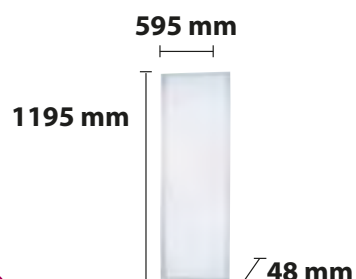

PANEL LED BACKLIT 100W 60 x120 PARA TECHO ARMSTRONG O ESCAYOLA UGR<19

- 4000 K
  REF. 2802944
  9800 Lm
- 6500 K
  REF. 2802945
  9800 Lm
- 100 W
  120°
  230 V
  30.000 H