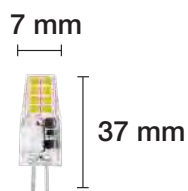

LÁMPARA G4 LED 2W

3000 K REF. 2601570 200 Lm
3000 K REF. 2601570/B 200 Lm
4000 K REF. 2601571 200 Lm
4000 K REF. 2601571/B 200 Lm
6500 K REF. 2601572 200 Lm
6500 K REF. 2601572/B 200 Lm
2 W G4 300° 12 V 20.000 H