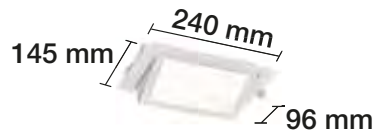

**DOWNLIGHT LED 28W EMPOTRABLE PROFESIONAL
RECTANGULAR CAMBIO DE TONO**