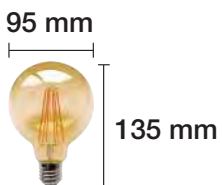

LÁMPARA GLOBO CRISTAL GOLD FILAMENTO LED
7 W REGULABLE

2200 K REF. 2601931

650 Lm