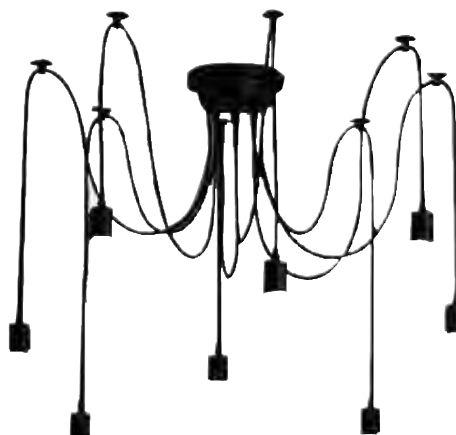

LUMINARIA GU10 2 FOCOS ARO INTERCAMBIABLE

☐ REF. 2076004

■ REF. 2076004-N