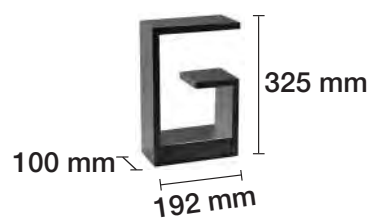

BALIZA LED 12W IP65

3000 K REF. 2074119 600 Lm
12 W 120° 230 V 20.000 H