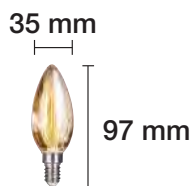

LÁMPARA VELA CRISTAL CRISTAL GOLD
FILAMENTO LED 4 W

2200 K

REF. 2601985

330 Lm