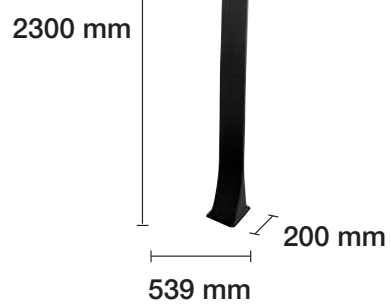

BALIZA LED 40W IP54 PF>0,9

3000 K

REF. 2074103

2200 Lm

40 W

120°

230 V

20.000 H