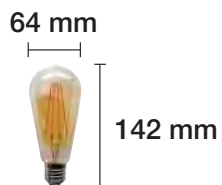

LÁMPARA EDISON CRISTAL GOLD FILAMENTO LED
7 W REGULABLE

2200 K REF. 2601930

650 Lm