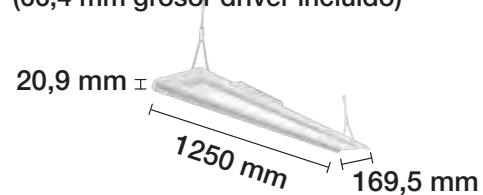

PANTALLA COLGANTE LED 240W INDUSTRIAL
REGULABLE IP50 PF>0,9 DALI DRIVER MEANWELL
CHIP PHILIPS

5000 K ☐ REF. 1801761 33600 Lm

240 W 90° 100-240 V 40.000 H

(66,4 mm grosor driver incluido)