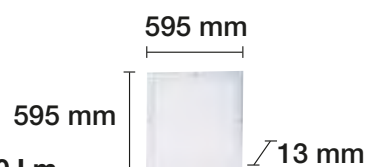

PANEL LED PLANO 40W 60X60
TECHO ARMSTRONG PF>0,9

- 4000 K REF. 2805002-U 3200 Lm
- 6500 K REF. 2805003-U 3200 Lm

40 W 120° 230 V 30.000 H