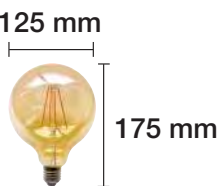

LÁMPARA VELA CRISTAL GOLD
FILAMENTO LED 4 W REGULABLE

LÁMPARA GLOBO CRISTAL GOLD FILAMENTO LED
7 W REGULABLE

2200 K REF. 2601932

650 Lm