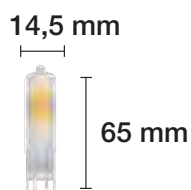

LÁMPARA LED G9 4W

3000 K REF. 2601574 500 Lm
3000 K REF. 2601574/B 500 Lm
4000 K REF. 2601576 500 Lm
4000 K REF. 2601576/B 500 Lm
6500 K REF. 2601575 500 Lm
6500 K REF. 2601575/B 500 Lm
4 W G9 330° 230 V 20.000 H