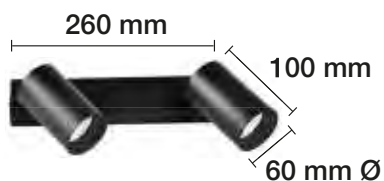

LUMINARIA GU10 3 FOCOS ARO INTERCAMBIABLE

☐ REF. 2076005

■ REF. 2076005-N