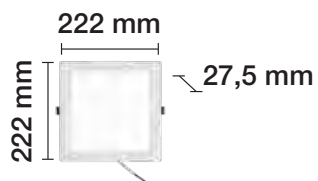

DOWNLIGHT LED 24W EMPOTRABLE REDONDO

4000 K	□ REF. 2801710	2700 Lm	289 mm	
6500 K	□ REF. 2801711	2700 Lm		
24 W	corte 275 mm	120°	230 V	20.000 H

DOWNLIGHT LED 12W EMPOTRABLE CUADRADO

- 4000 K REF. 2801724 1400 Lm
- 6500 K REF. 2801725 1400 Lm
- 12 W corte 150x150 mm 120° 230 V 20.000 H