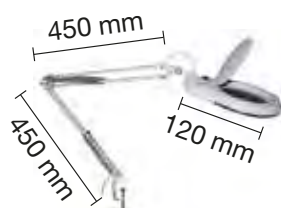

REF. 1950070 : FLEJO 22W LUPA : Blanco
MUELLE T.5
3x de aumento.

REF. 1950071 : FLEJO 22W LUPA : Negro
MUELLE T.5
3x de aumento.

REF. 2600221 TUBO DE REPUESTO.