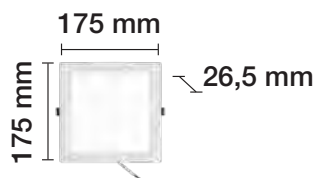

DOWNLIGHT LED 12W EMPOTRABLE CUADRADO

- 4000 K ☐ REF. 2801724 1400 Lm
- 6500 K ☐ REF. 2801725 1400 Lm
- 12 W corte 150x150 mm 120° 230 V 20.000 H