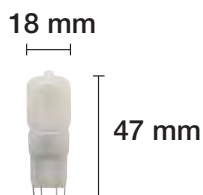

LÁMPARA LED G9 REGULABLE

3000 K REF. 2601480 200 Lm
2,5 W G9 360° 230 V 30.000 H